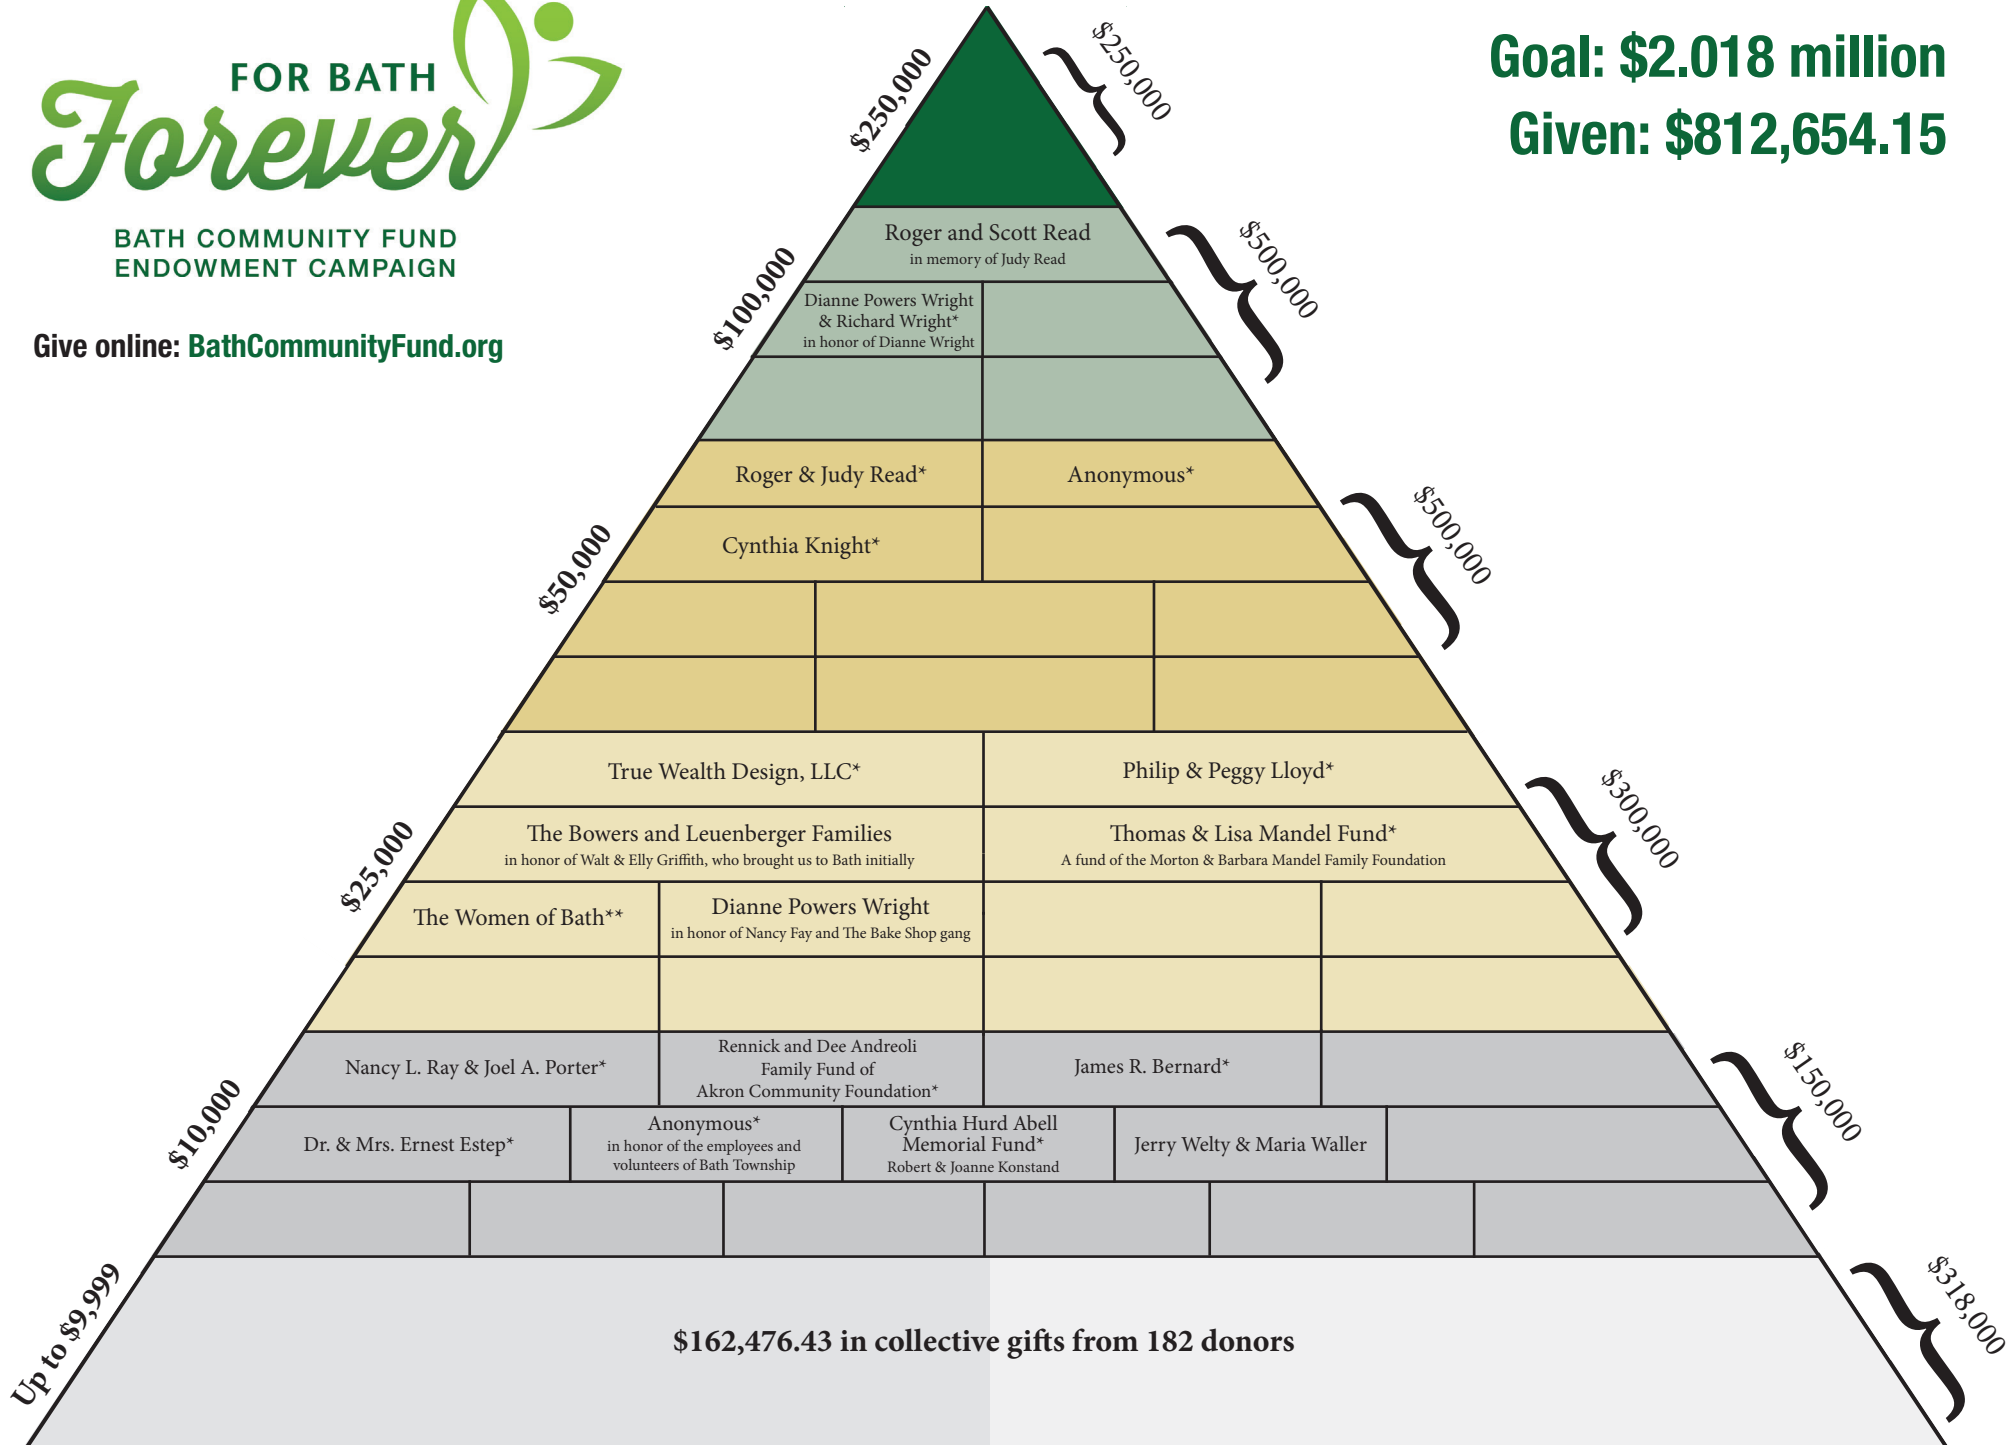

BATH COMMUNITY FUND
ENDOWMENT CAMPAIGN

Give online: BathCommunityFund.org

Goal: \$2.018 million
Given: \$812,654.15

*Founding Donor **200 Years – 200 Women Campaign

BATH COMMUNITY FUND
ENDOWMENT CAMPAIGN

Donors of gifts up to \$9,999